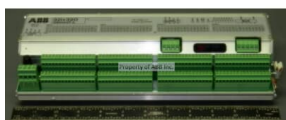

PRODUCT-DETAILS

HITE303470R2

IDB556AR2 32I+32O INT.

General Information	
Product ID	HITE303470R2
ABB Type Designation	-
Catalog Description	IDB556AR2 32I+32O INT.
Long Description	IDB556AR2 32I+32O INT.

Additional Information	
ABB Type Designation	-
Core Credit	0.00
Country of Origin	Switzerland (CH)
Customs Tariff Number	85352100
Frame Size	Undefined
Gross Volume	0 in ³
Gross Weight	2.25 lb
Invoice Description	IDB556AR2 32I+32O INT.
Made To Order	No
Minimum Order Quantity	1 EA
Order Multiple	1 EA

Package Level 1 Gross Weight	2.25 lb
Package Level 1 Units	1 EA
Part Type	New
Product Name	IDB556AR2 32I+32O INT.
Product Net Weight	0 lb
Product Type	Undefined
Quote Only	No
Selling Unit of Measure	each
Stocked At (Warehouses)	Wickliffe, Ohio, United States